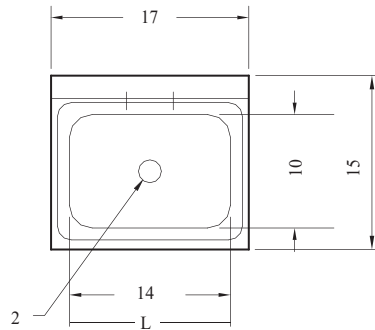

Model : TSS-1-H

*Faucet sold separately

FRONT VIEW

TOP VIEW

SIDE VIEW

(unit : inch)

Model	Ga.	Bowl Size (in.)			Overall Size (in.)			Net Weight *
		L	D	H	L	D	H	
TSS-1-H	18	14	10	6	17	15	14	5.9